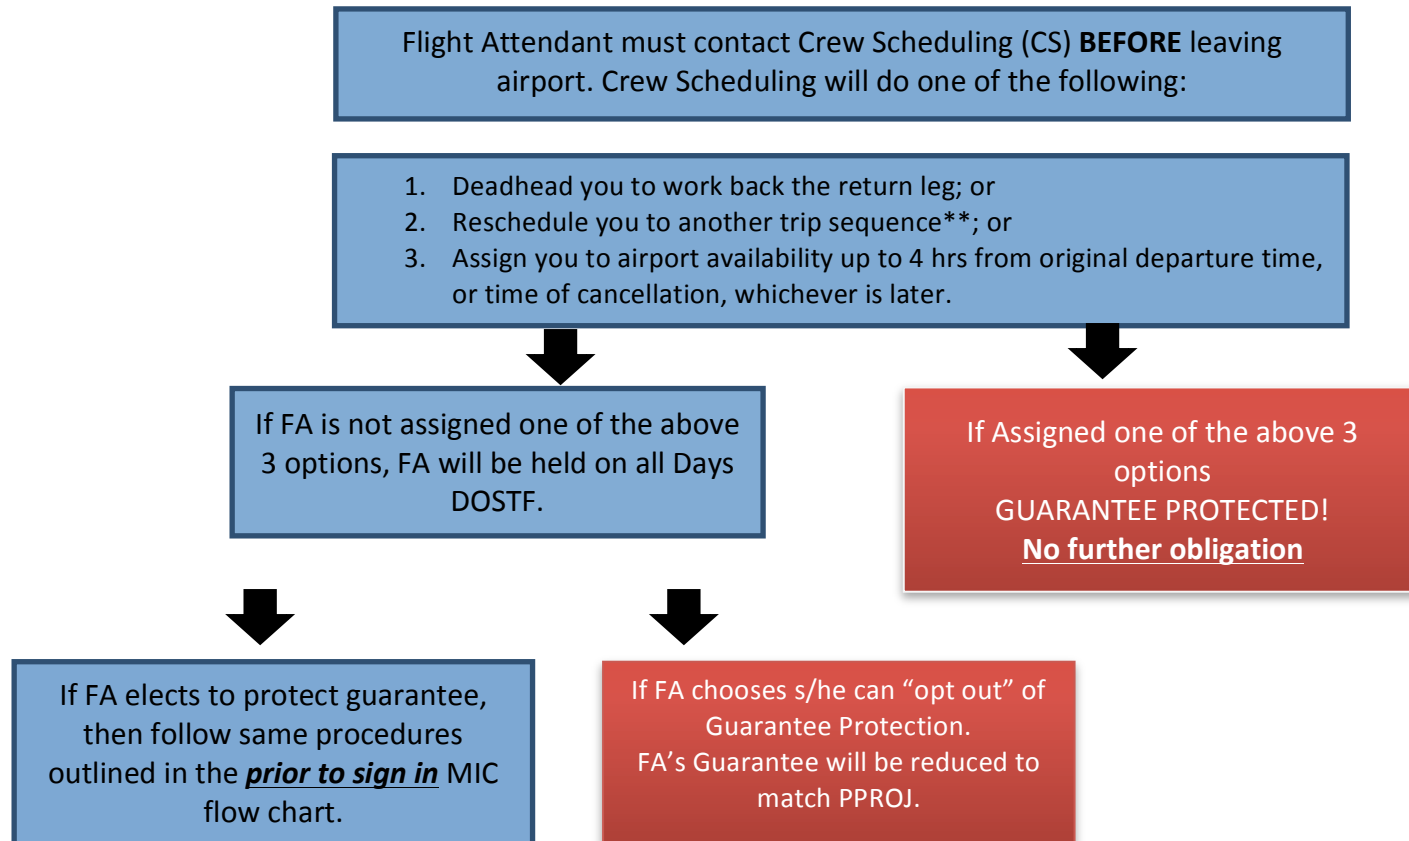

Cancellation/Illegality at Sequence Origination After Sign-In

LEGEND

MIC-Involuntary trip loss due to Misconnect, Illegality, Cancellation
DOSTF – Days Originally Schedule to Fly
HBT – Home Base Time

** The assigned trip must originate on DOSTF, but cannot conflict with DFP, planned absence or company assignment. Trip cannot exceed your applicable monthly maximum.