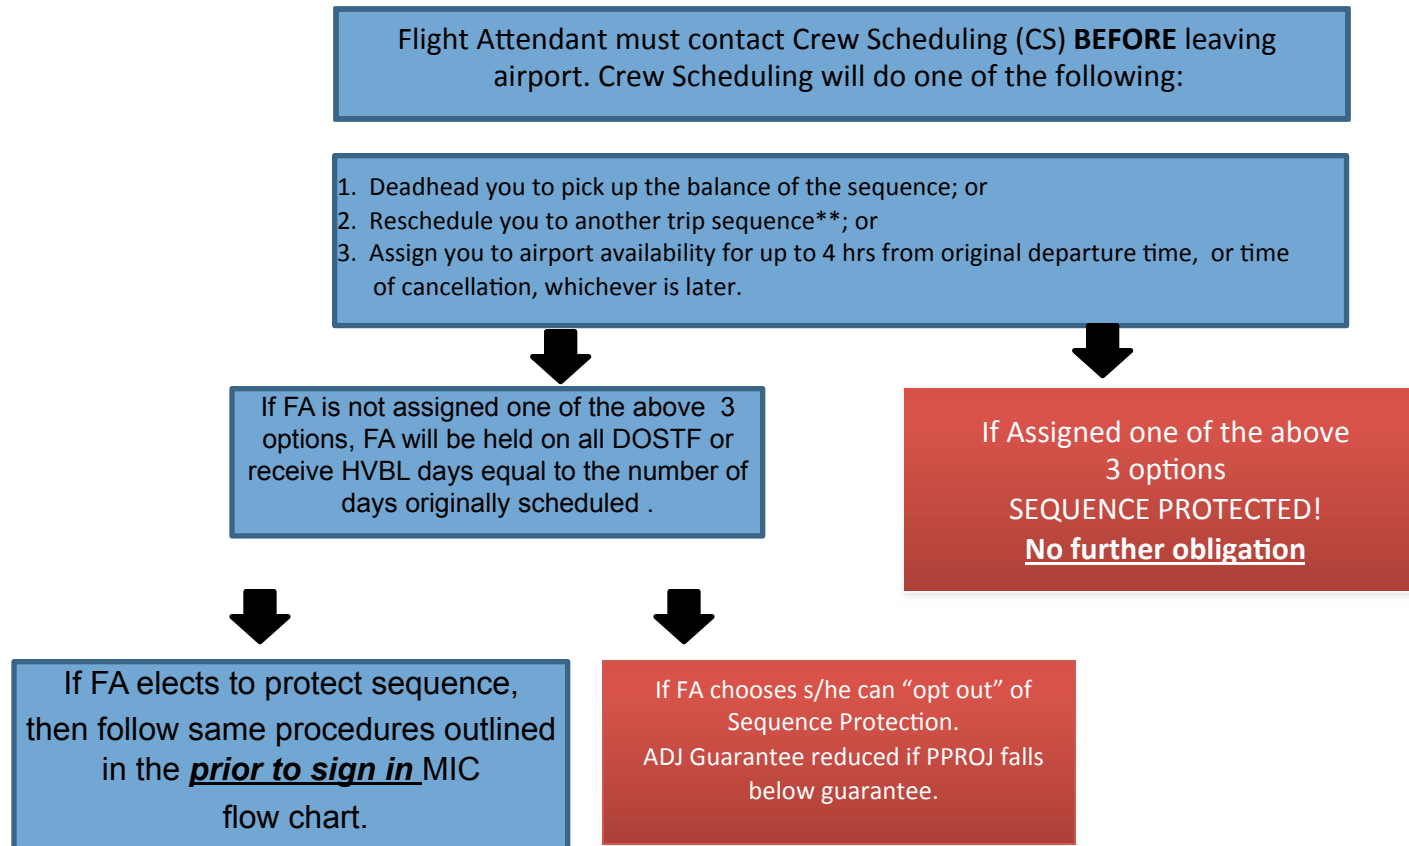

Cancellation/Illegality at Sequence Origination After Sign---In

LEGEND

MIC---Involuntary trip loss due to Misconnect, Illegality, Cancellation
DOSTF – Days Originally Schedule to Fly
HBT – Home Base Time
DFP – Duty Free Period

** The assigned trip must originate on DOSTF, but cannot conflict with DFP, planned absence or company assignment. Trip cannot exceed your applicable monthly maximum or if scheduled above monthly maximum the original value of the sequence plus up to one (1) hour.